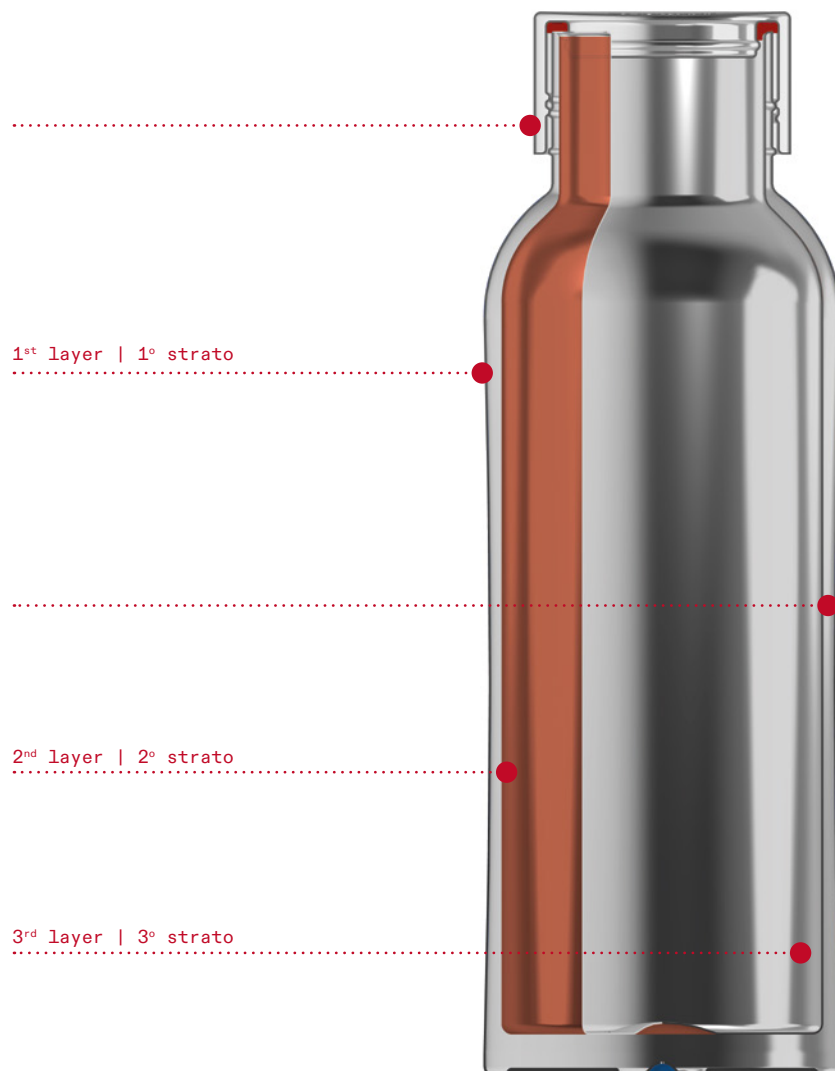

TWIN

HOT OR COLD

CALDO O FREDDO

EN Vacuum-sealed thermal bottle, made of 18/10 stainless steel. Capacities 250, 350, 500 and 800 ml keep liquids **hot for 12 hours, cold for 24** and **ice for 36 hours**; the new model with 1500 ml capacity keeps liquids **hot for 36 hours, cold for 72** and **ice for 120 hours**.

IT Bottiglia termica a doppia parete sottovuoto, realizzata in acciaio inossidabile 18/10. Nei formati 250, 350, 500 e 800 ml mantiene i liquidi **caldi per 12 ore, freddi per 24** e il **ghiaccio per 36 ore**; il nuovo modello da 1500 ml mantiene i liquidi **caldi per 36 ore, freddi per 72** e il **ghiaccio per 120 ore**.

3 LAYERS

3 STRATI

18/10 Stainless steel
double wall lid

Tappo a doppia parete in
acciaio inox 18/10

18/10 Stainless steel
outer bottle

Bottiglia esterna
in acciaio inox 18/10

Vacuum chamber between
outer and inner bottle

Camera sottovuoto tra
bottiglia esterna e interna

Copper plating

Rivestimento in rame

18/10 Stainless steel
inner bottle

Bottiglia interna
in acciaio inox 18/10